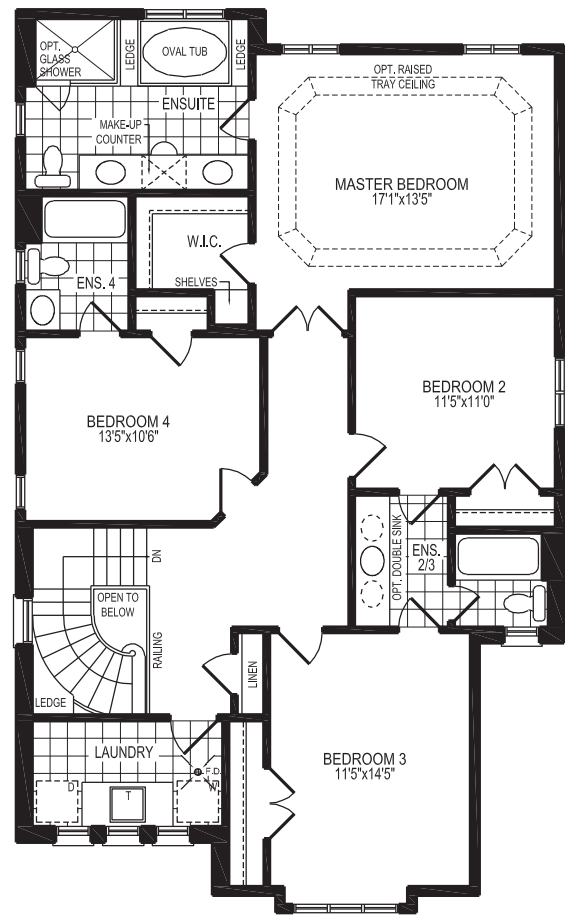

Where every day is a getaway...

York

Elevation A 2652 SF
Elevation B 2644 SF