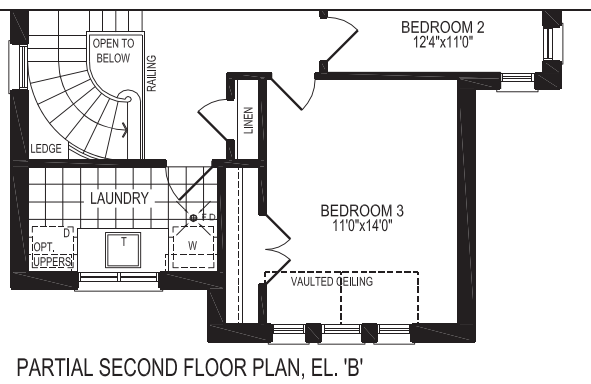

Where every day is a getaway...

York

Elevation A 2652 SF
Elevation B 2644 SF