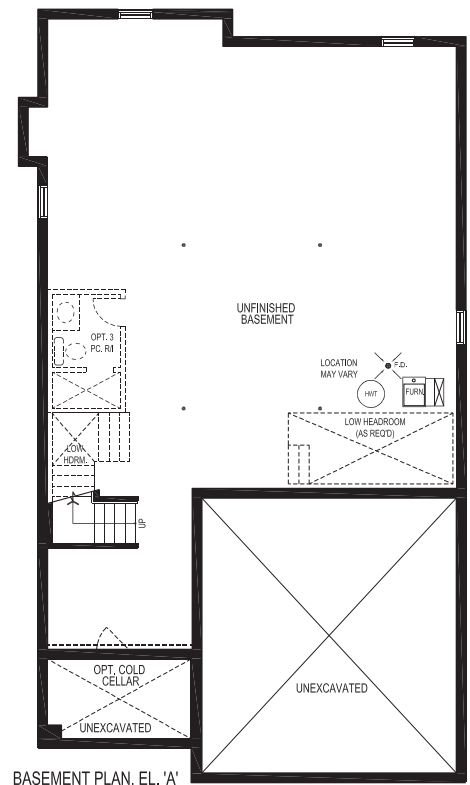

Where every day is a getaway...

York

Elevation A 2652 SF
Elevation B 2644 SF