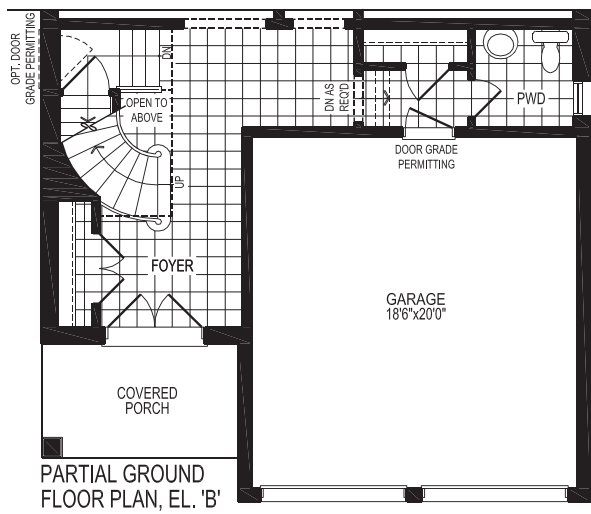

Where every day is a getaway...

York

Elevation A 2652 SF
Elevation B 2644 SF