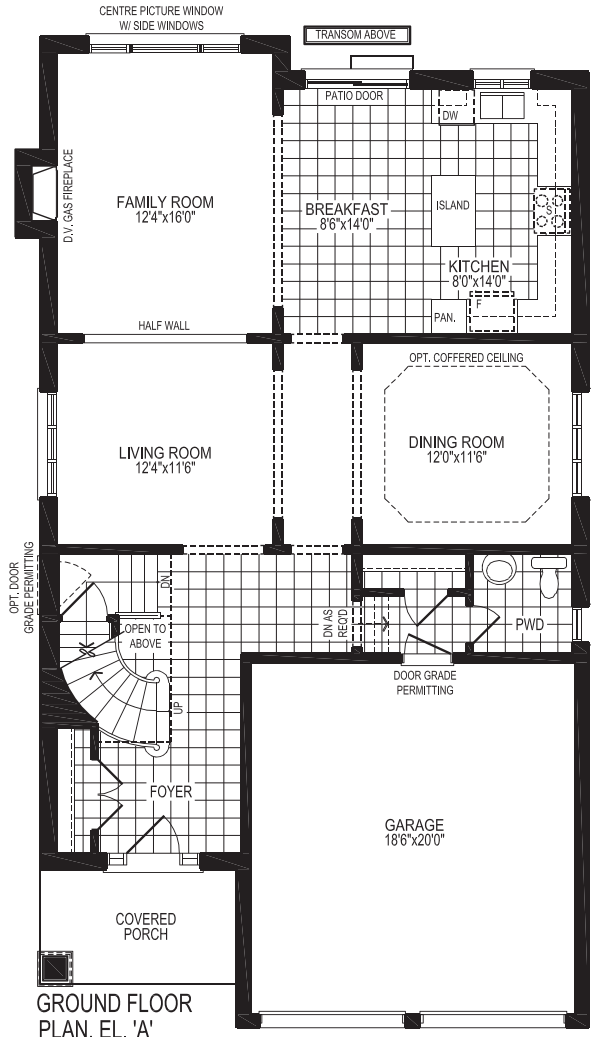

Where every day is a getaway...

York

Elevation A 2652 SF
Elevation B 2644 SF