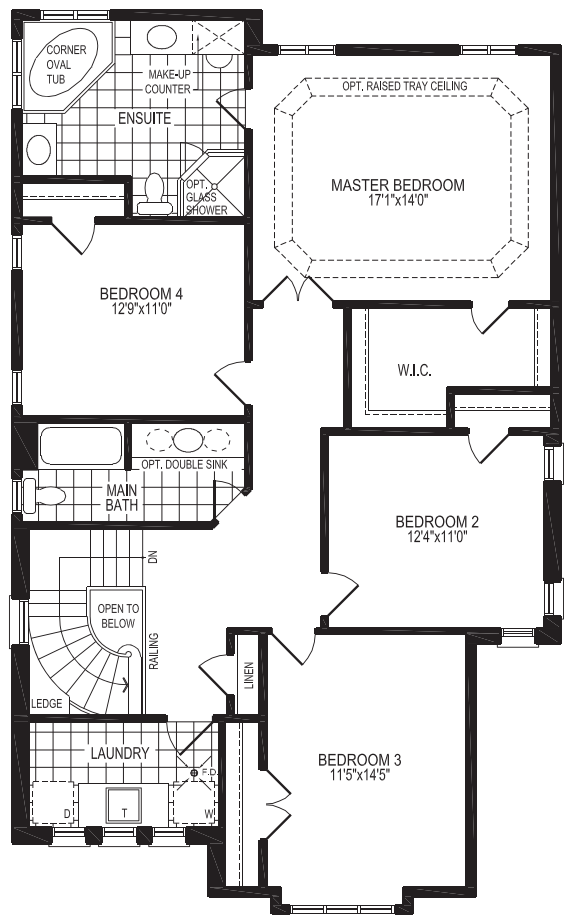

Where every day is a getaway...

York

Elevation A 2652 SF
Elevation B 2644 SF