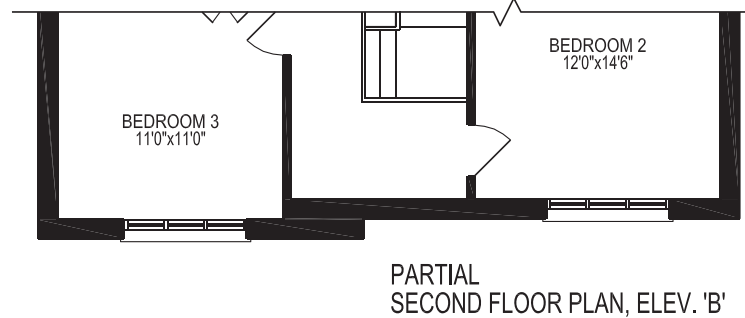

Where every day is a getaway...

Royalton

Elevation A 2402 SF
Elevation B 2436 SF