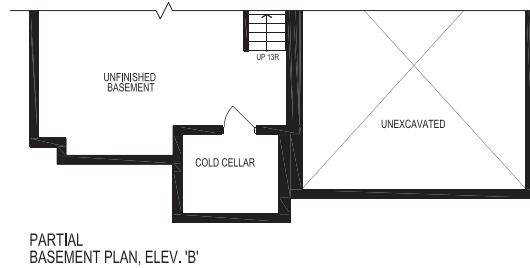

Where every day is a getaway...

Royalton

Elevation A 2402 SF
Elevation B 2436 SF