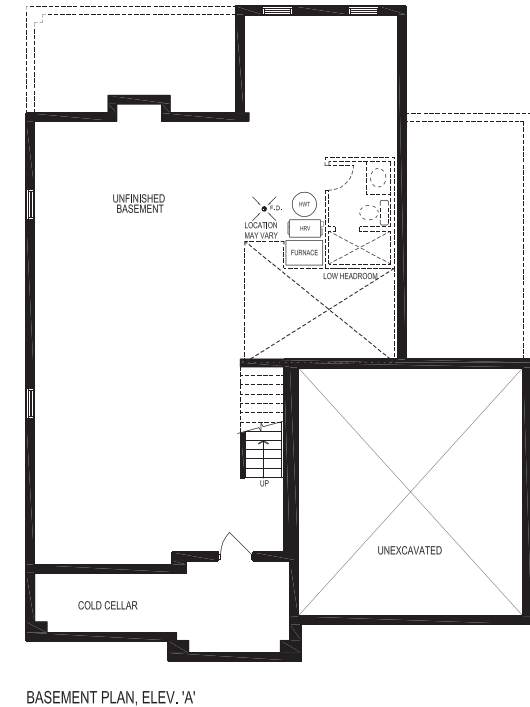

Where every day is a getaway...

Royalton

Elevation A 2402 SF
Elevation B 2436 SF