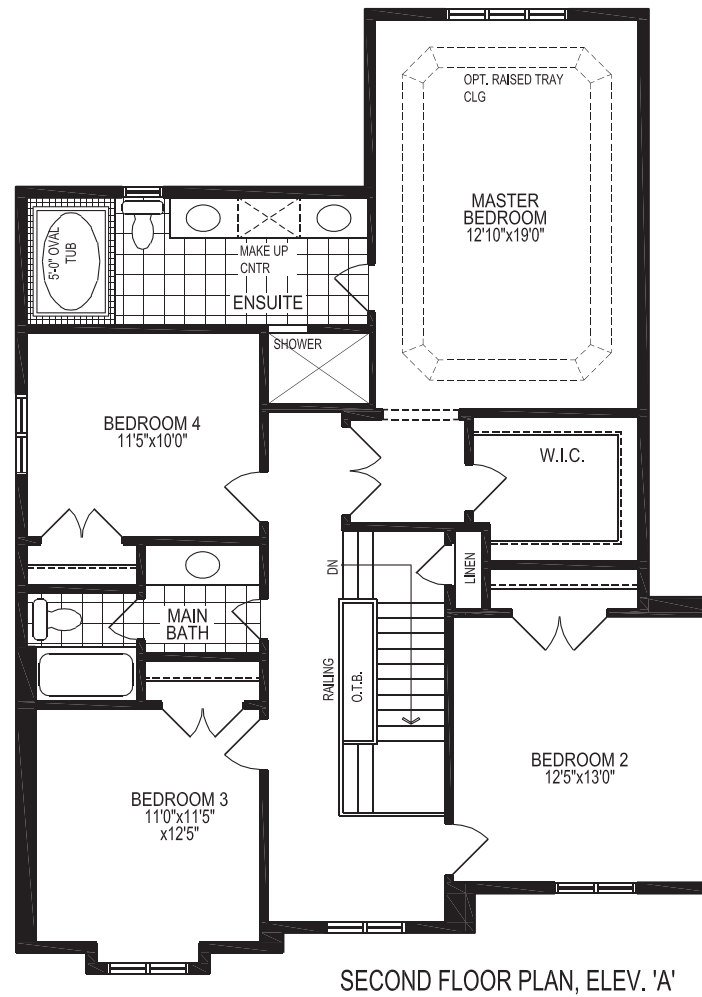

Where every day is a getaway...

Royalton

Elevation A 2402 SF
Elevation B 2436 SF