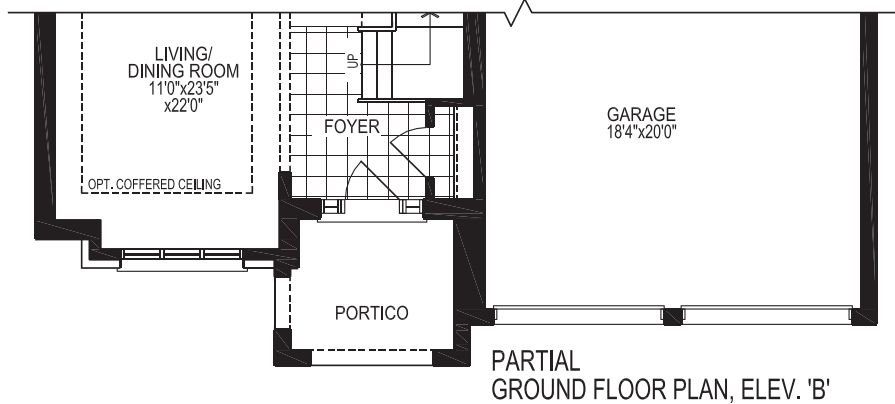

Where every day is a getaway...

Royalton

Elevation A 2402 SF
Elevation B 2436 SF