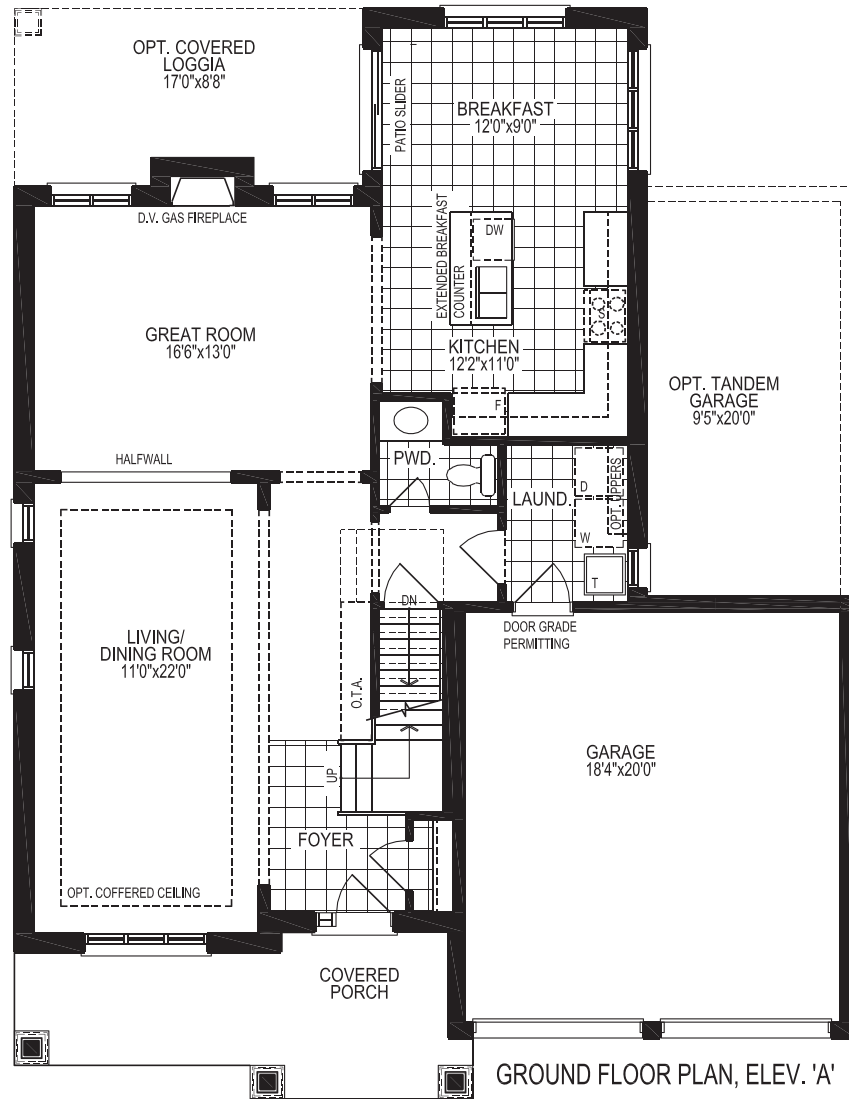

Where every day is a getaway...

Royalton

Elevation A 2402 SF
Elevation B 2436 SF