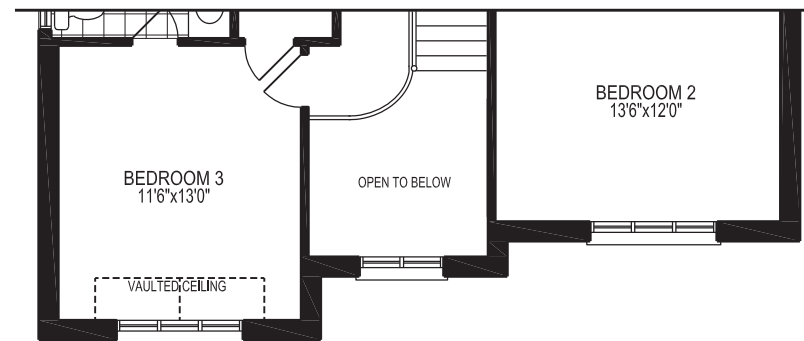

Where every day is a getaway...

Royal Amber

Elevation A 2780 SF
Elevation B 2770 SF