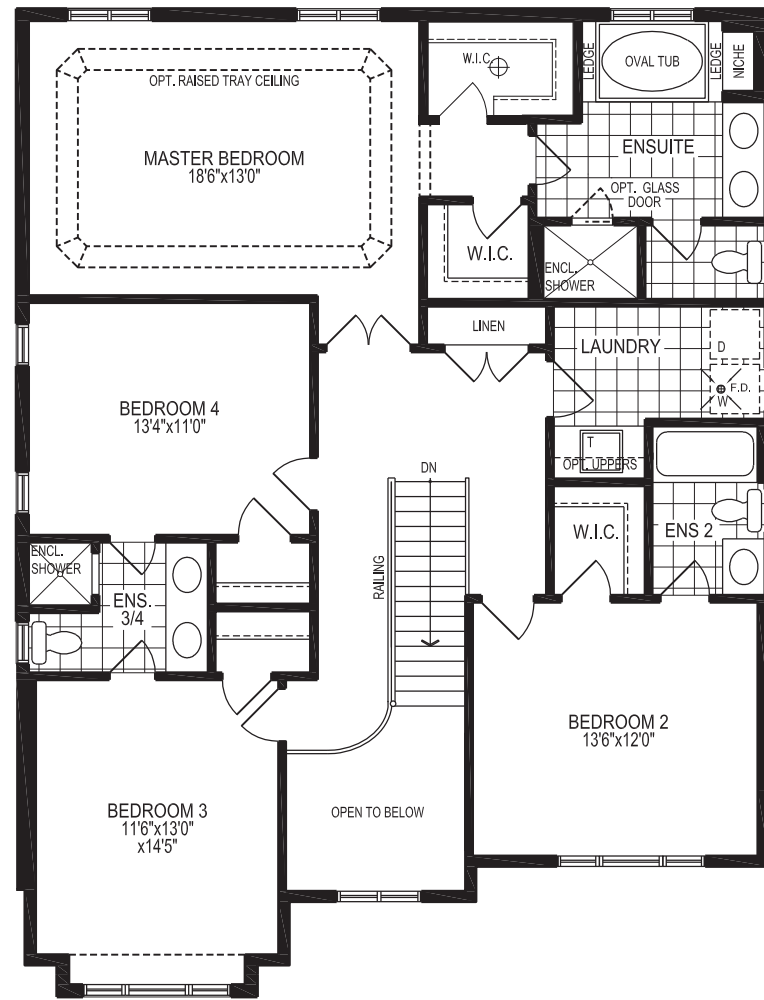

Where every day is a getaway...

Royal Amber

Elevation A 2780 SF
Elevation B 2770 SF