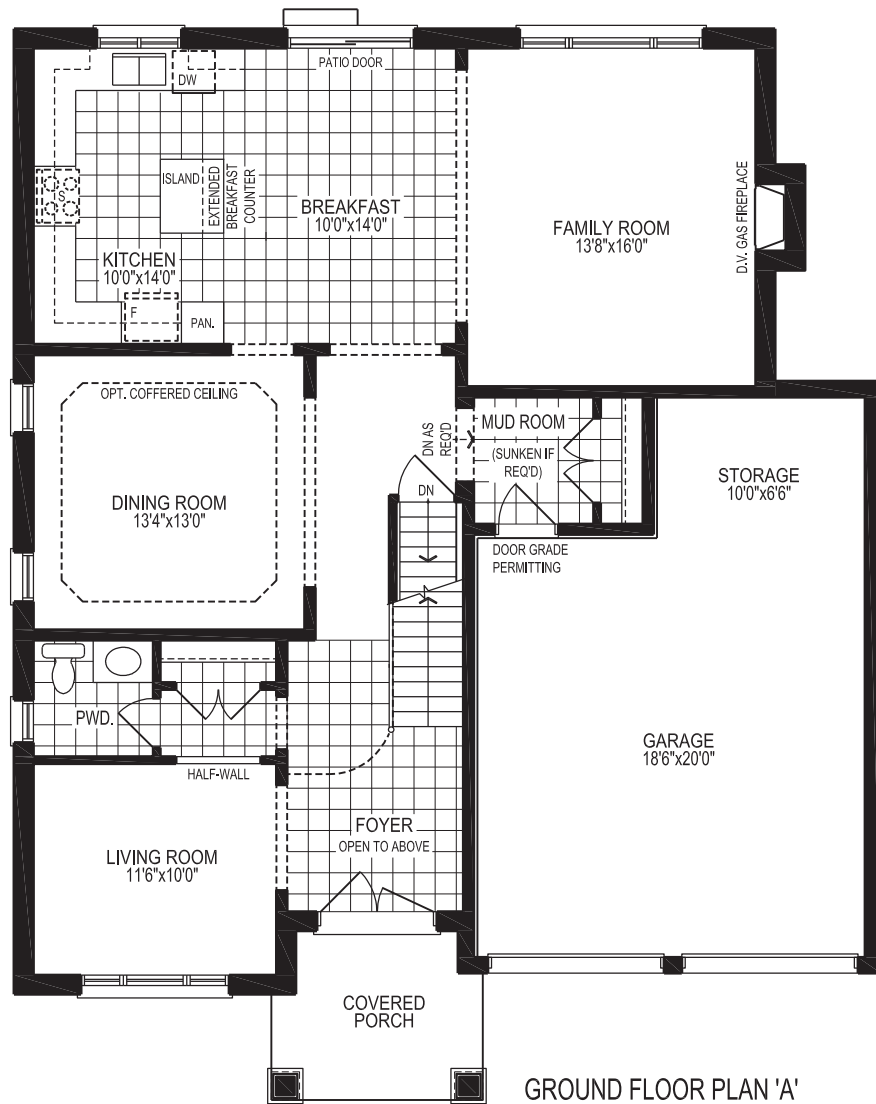

Where every day is a getaway...

Royal Amber

Elevation A 2780 SF
Elevation B 2770 SF