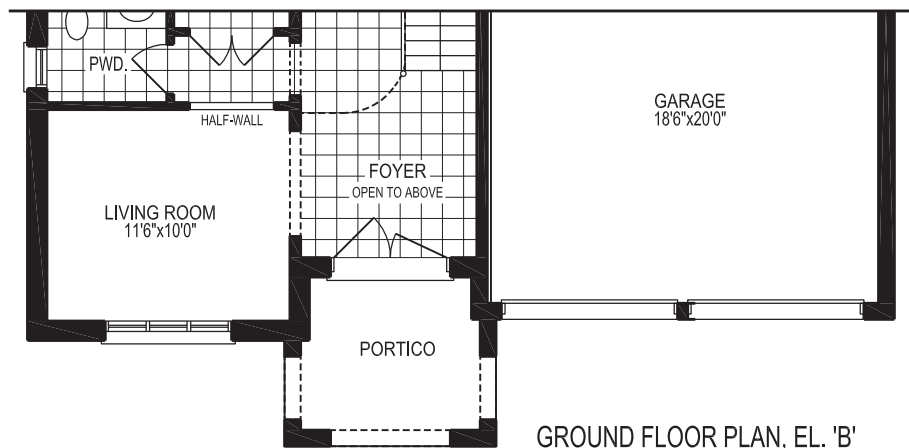

Where every day is a getaway...

Royal Amber

Elevation A 2780 SF
Elevation B 2770 SF