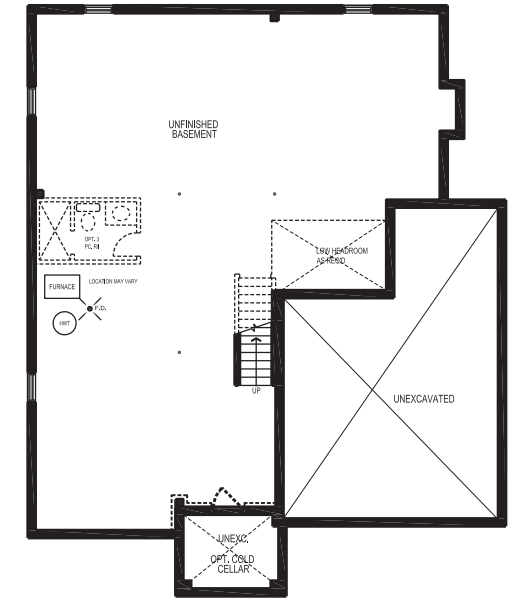

Where every day is a getaway...

Royal Amber

Elevation A 2780 SF
Elevation B 2770 SF