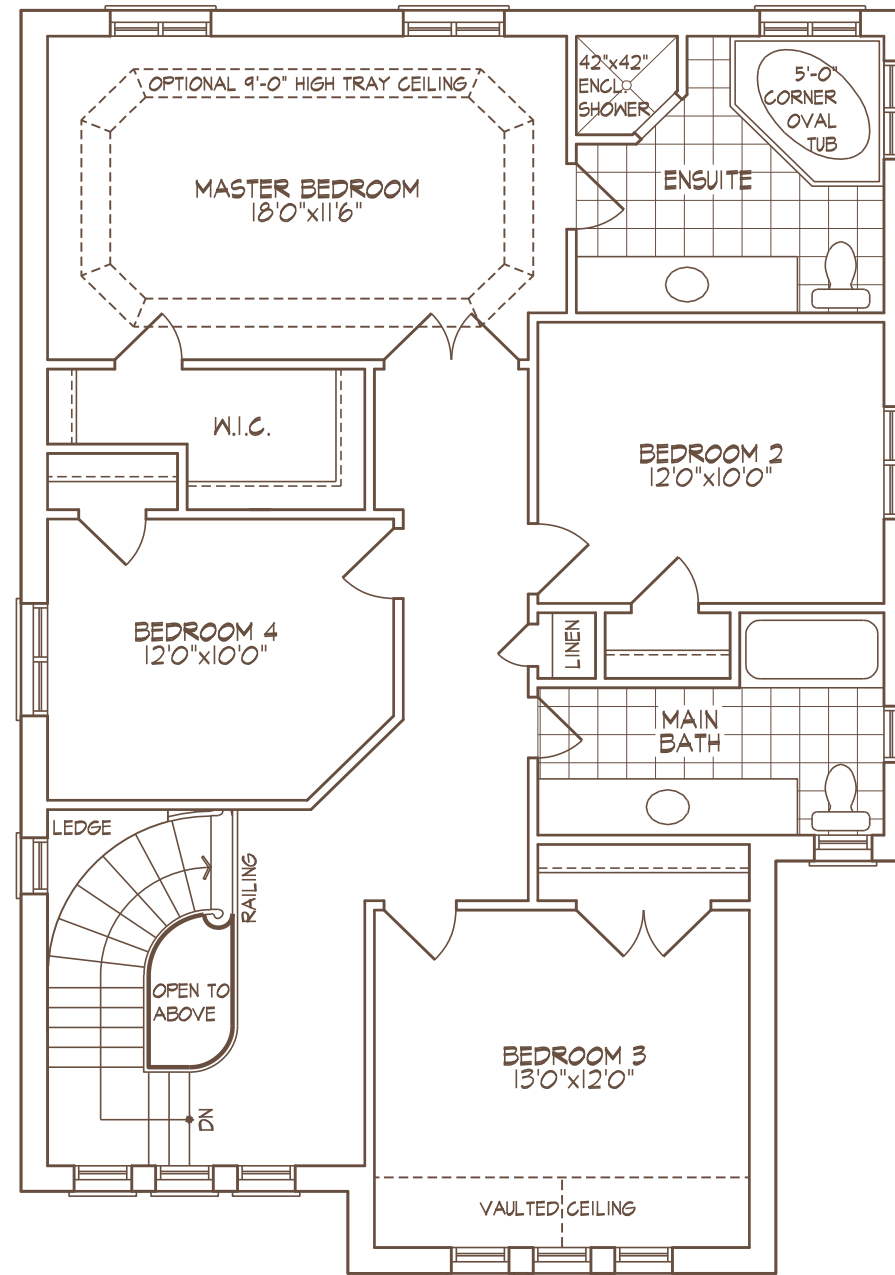

**CEDAR  
HILL**

QUALITY HOMES...

From Our Family To Yours.

**RIDGEWOOD**  
2436 sq. ft.

Quality Built by

*Dreamland Homes*

*Celebrating 25 years of Excellence*

All dimensions and drawings are approximate. Information is subject to change without notice. Actual square footage may vary from the floor plan. All renderings are artist's conceptions. E. & O.E.

**CEDAR HILL**

QUALITY HOMES...

From Our Family To Yours.

RIDGEWOOD  
2436 sq. ft.