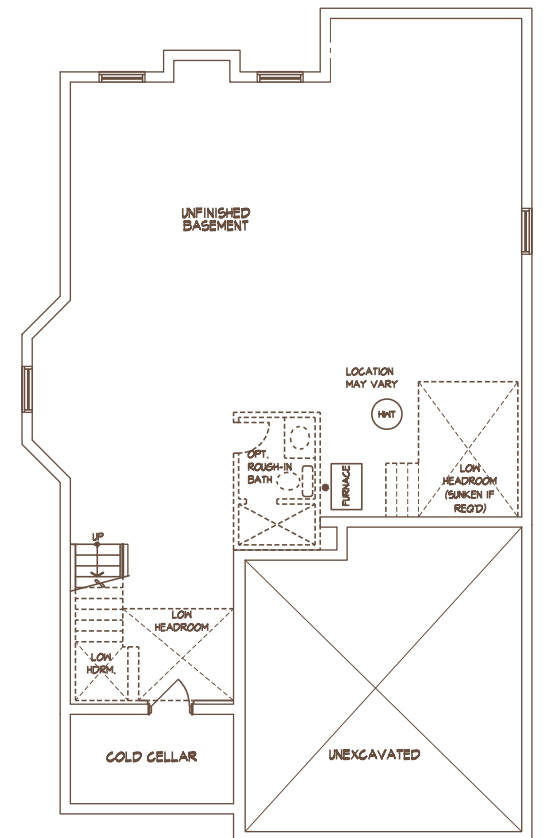

**CEDAR  
HILL**

QUALITY HOMES...

From Our Family To Yours.

**RIDGEWOOD**  
2436 sq. ft.

Quality Built by

*Dreamland Homes*

*Celebrating 25 years of Excellence*

All dimensions and drawings are approximate. Information is subject to change without notice. Actual square footage may vary from the floor plan. All renderings are artist's conceptions. E. & O.E.

**CEDAR HILL**

QUALITY HOMES...

From Our Family To Yours.

RIDGEWOOD  
2436 sq. ft.