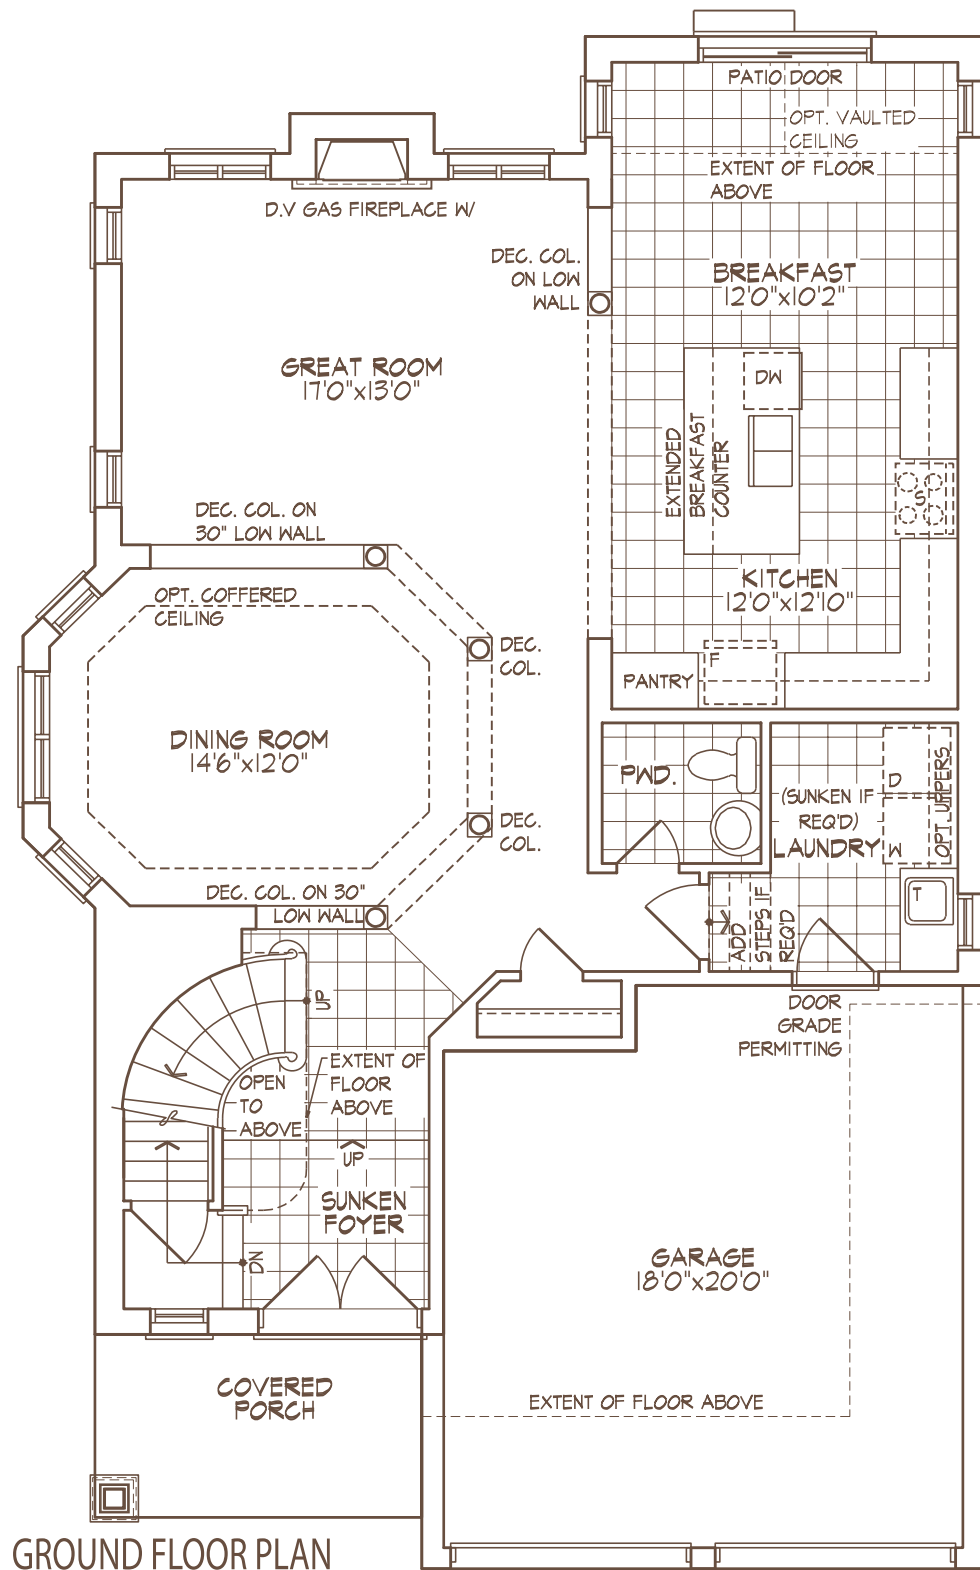

**CEDAR  
HILL**

QUALITY HOMES...

From Our Family To Yours.

**RIDGEWOOD**  
2436 sq. ft.

Quality Built by

*Dreamland Homes*

*Celebrating 25 years of Excellence*

All dimensions and drawings are approximate. Information is subject to change without notice. Actual square footage may vary from the floor plan. All renderings are artist's conceptions. E. & O.E.

**CEDAR HILL**

QUALITY HOMES...

From Our Family To Yours.

RIDGEWOOD  
2436 sq. ft.